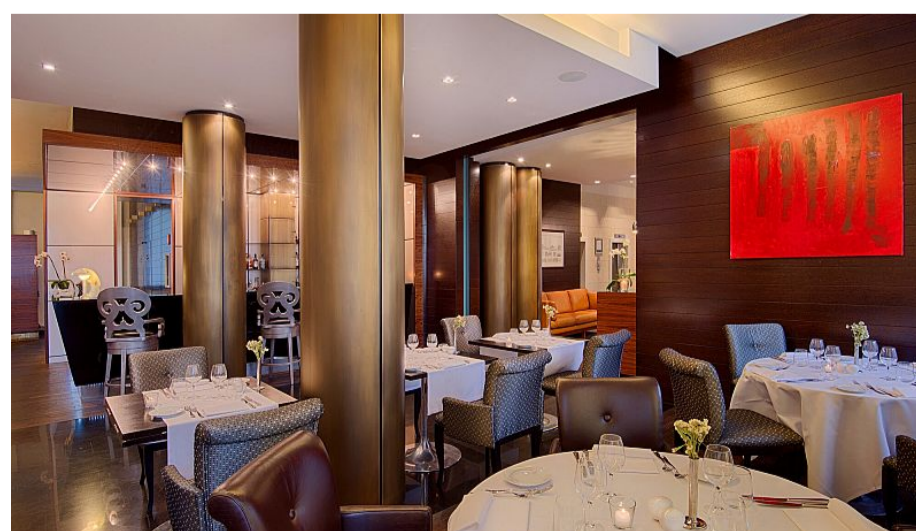

NH SIENA

HOTEL LOCATION

The NH Siena hotel, formally known as NH Excelsior, is situated in the heart of Siena's historical center with its Gothic architecture and pavement cafes, and is within walking distance of Siena central station. Nearby attractions such as the Piazza Del Campo and the green-and-white-striped Duomo are within a 10 minute walk, while the Basilica of San Domenico and Stadio Artemio Franchi are a bus or short car ride away. There is also a bus station outside for trips to Florence train station. Each of our 129 soundproof rooms feature satellite TV, free Wi-Fi, and minibars.

AIRPORT

75 km / 80 min

RAILWAY STATION

2 km / 5 min

Piazza La Lizza
53100 Siena
Italy
T. +39 0577 382111
nhsiena@nh-hotels.com
<https://www.nh-hotels.com/hotel/nh-siena>

HOTEL SERVICES

NH Siena offers 129 cosy rooms decorated in dark wood and beige scale, all equipped with a wide range of amenities such as satellite TV, Wi-Fi, in-room safe and Suites have espresso machines and Jacuzzis too. Some rooms, located on the upper floors, enjoy amazing views of the old city surrounded by the hills. Our guests have free access to the well-equipped gym too.

MEETING ROOMS

NH Siena has 3 modern and naturally-lit meeting rooms, all provided with amplification system, screen, flipchart, Wi-Fi and overhead projector. The largest one can seat up to 130 people. Thanks to their flexibility, each of them is suitable to host any kind of event: in the past, we had the honour to host a film festival with Susan Sarandon. Whatever the format of your event, our expert and professional staff will support you in the organization.

SPECIAL EVENTS SERVICES